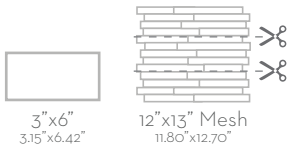

Noir

Pewter

Ruby

Sunflower

All Colors Available in Size 3"x6"

Blanc Linear Mosaic

Honey Linear Mosaic

Morning Fog Linear Mosaic

Pellestrina Blend Linear Mosaic

All Linear Mosaics Available on 12"x13" Mesh

**Sizes & Trim** Tile thickness could vary based on size. Larger format tiles will have a higher thickness.

**Technical Specifications**