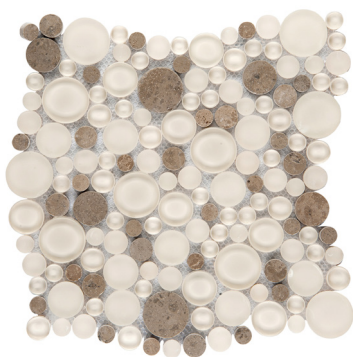

Glass & Stone Circle Mosaics | 7 Colors | 1 Size | 5/16" Thickness

Lido

All Colors Available on 12" x 12" Mesh

LUCENTE™
Glass & Stone Mosaic