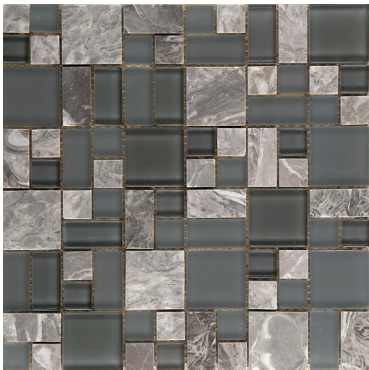

# Glass & Stone Pattern Mosaics | 8 Colors | 1 Size | 5/16" Thickness

Grazia

Ambrato

Andrea

Campo

Certosa

Concordia

Lido

Servolo

All Colors Available on 13"x13" Mesh

**Sizes & Trim** Tile thickness could vary based on size. Larger format tiles will have a higher thickness.

12"x12" Mesh  
11.90" x 11.90"

13"x13" Mesh  
12.70" x 12.70"