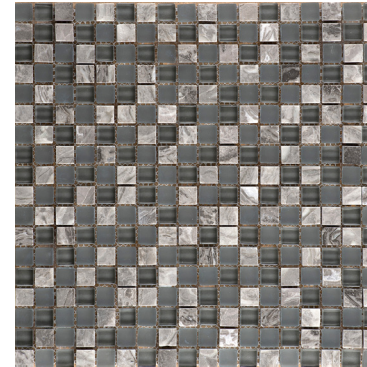

Pellestrina Blend Linear Mosaic

All Linear Mosaics Available on 12"x13" Mesh

**Sizes & Trim** Tile thickness could vary based on size. Larger format tiles will have a higher thickness.

**Technical Specifications**

Test Method	Shade Variation
Results	V1

Glass & Stone Mosaics | 8 Colors | 1 Size | 5/16" Thickness

Ambrato

Andrea

Campo

Certosa

Concordia

Grazia

Lido

Servolo

All Colors Available in 5/8"x5/8" on 12"x12" Mesh

LUCENTE™  
*Glass & Stone Mosaic*