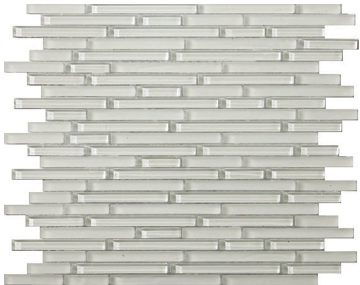

# LUCENTE™

*Glass & Stone Mosaic*

Lustrous color shines through in this exclusive glass and stone mosaic line. Lucente™ can be used on its own or combined with wall tile to make a lasting impression.

12 Colors | 4 Mosaics | 1 Size | 5/16" Thickness

Noir

Pewter

Ruby

Sunflower

All Colors Available in Size 3"x6"

Blanc Linear Mosaic

Honey Linear Mosaic

Morning Fog Linear Mosaic

Pellestrina Blend Linear Mosaic

All Linear Mosaics Available on 12"x13" Mesh

**Sizes & Trim** Tile thickness could vary based on size. Larger format tiles will have a higher thickness.

**Technical Specifications**