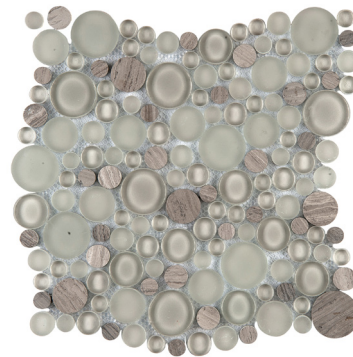

Servolo

All Colors Available on 13"x13" Mesh

**Sizes & Trim** Tile thickness could vary based on size. Larger format tiles will have a higher thickness.

12"x12" Mesh  
11.90" x 11.90"

13"x13" Mesh  
12.70" x 12.70"

**Technical Specifications**

<b>Test Method</b>	Shade Variation
<b>Results</b>	V2

Glass & Stone Circle Mosaics | 7 Colors | 1 Size | 5/16" Thickness

Ambrato

Andrea

Campo

Certosa

Concordia