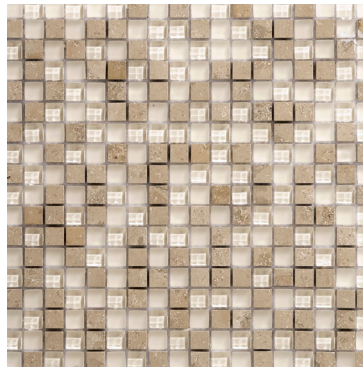

Pellestrina Blend Linear Mosaic

All Linear Mosaics Available on 12"x13" Mesh

**Sizes & Trim** Tile thickness could vary based on size. Larger format tiles will have a higher thickness.

**Technical Specifications**

Test Method	Shade Variation
Results	V1

Glass & Stone Mosaics | 8 Colors | 1 Size | 5/16" Thickness

Ambrato

Andrea

Campo

Certosa

Concordia

Grazia

Lido

Servolo

All Colors Available in 5/8"x5/8" on 12"x12" Mesh

LUCENTE™  
*Glass & Stone Mosaic*