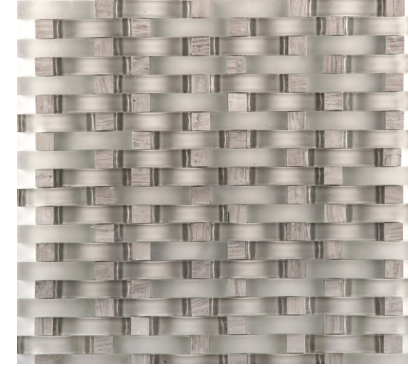

# Glass & Stone Wave Mosaics | 8 Colors | 1 Size | 5/16" Thickness

Grazia

Ambrato

Andrea

Campo

Certosa

Grazia

Lido

Servolo

All Colors Available on 13"x13" Mesh

**Sizes & Trim** Tile thickness could vary based on size. Larger format tiles will have a higher thickness.

12"x12" Mesh  
11.80" x 11.80"

12"x13" Mesh  
11.90" x 12.70"