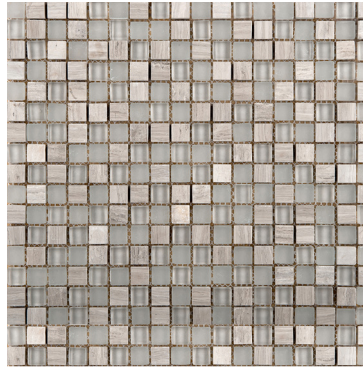

# LUCENTE™

*Glass & Stone Mosaic*

Lustrous color shines through in this exclusive glass and stone mosaic line. Lucente™ can be used on its own or combined with wall tile to make a lasting impression.

12 Colors | 4 Mosaics | 1 Size | 5/16" Thickness

Test Method	Shade Variation
Results	V1

Glass & Stone Mosaics | 8 Colors | 1 Size | 5/16" Thickness

Ambrato

Andrea

Campo

Certosa

Concordia

Grazia

Lido

Servolo

All Colors Available in 5/8"x5/8" on 12"x12" Mesh

LUCENTE™  
*Glass & Stone Mosaic*

# Glass & Stone Pattern Mosaics | 8 Colors | 1 Size | 5/16" Thickness

Grazia

Ambrato

Andrea

Campo

Certosa

Concordia

Lido