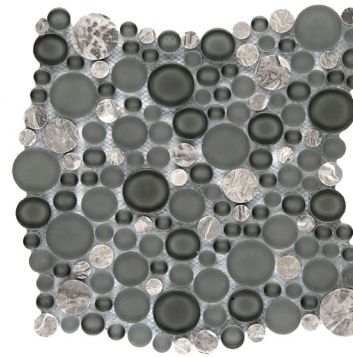

Servolo

All Colors Available on 13"x13" Mesh

**Sizes & Trim** Tile thickness could vary based on size. Larger format tiles will have a higher thickness.

12"x12" Mesh  
11.90" x 11.90"

13"x13" Mesh  
12.70" x 12.70"

**Technical Specifications**

<b>Test Method</b>	Shade Variation
<b>Results</b>	V2

Glass & Stone Circle Mosaics | 7 Colors | 1 Size | 5/16" Thickness

Ambrato

Andrea

Campo

Certosa

Concordia