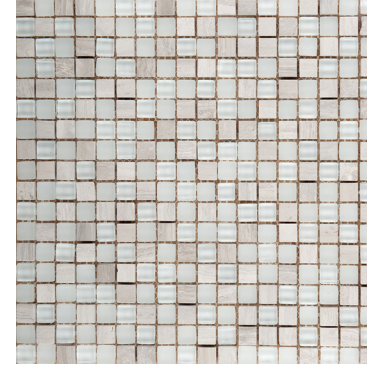

# LUCENTE™

*Glass & Stone Mosaic*

Lustrous color shines through in this exclusive glass and stone mosaic line. Lucente™ can be used on its own or combined with wall tile to make a lasting impression.

12 Colors | 4 Mosaics | 1 Size | 5/16" Thickness

Pellestrina Blend Linear Mosaic

All Linear Mosaics Available on 12"x13" Mesh

**Sizes & Trim** Tile thickness could vary based on size. Larger format tiles will have a higher thickness.

**Technical Specifications**

Test Method	Shade Variation
Results	V1

Glass & Stone Mosaics | 8 Colors | 1 Size | 5/16" Thickness

Ambrato

Andrea

Campo

Certosa

Concordia

Grazia