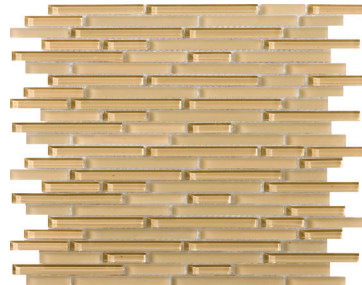

Noir

Pewter

Ruby

Sunflower

All Colors Available in Size 3"x6"

Blanc Linear Mosaic

Honey Linear Mosaic

Morning Fog Linear Mosaic

Pellestrina Blend Linear Mosaic

All Linear Mosaics Available on 12"x13" Mesh

**Sizes & Trim** Tile thickness could vary based on size. Larger format tiles will have a higher thickness.

**Technical Specifications**