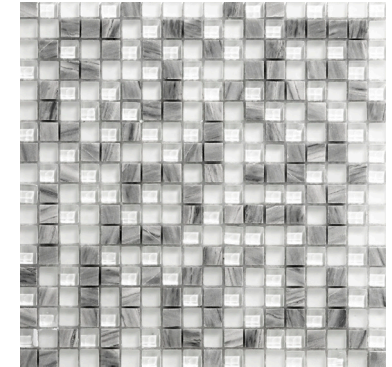

Test Method	Shade Variation
Results	V1

Glass & Stone Mosaics | 8 Colors | 1 Size | 5/16" Thickness

Ambrato

Andrea

Campo

Certosa

Concordia

Grazia

Lido

Servolo

All Colors Available in 5/8"x5/8" on 12"x12" Mesh

LUCENTE™  
*Glass & Stone Mosaic*