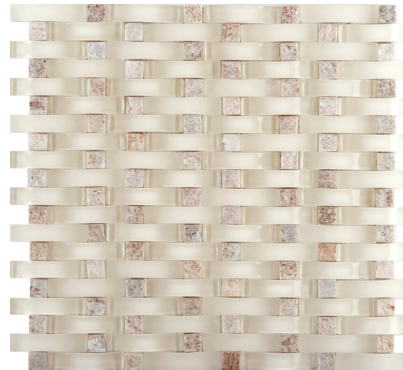

# Glass & Stone Wave Mosaics | 8 Colors | 1 Size | 5/16" Thickness

Grazia

Ambrato

Andrea

Campo

Certosa

Grazia

Lido

Servolo

All Colors Available on 13"x13" Mesh

**Sizes & Trim** Tile thickness could vary based on size. Larger format tiles will have a higher thickness.

12"x12" Mesh  
11.80" x 11.80"

12"x13" Mesh  
11.90" x 12.70"